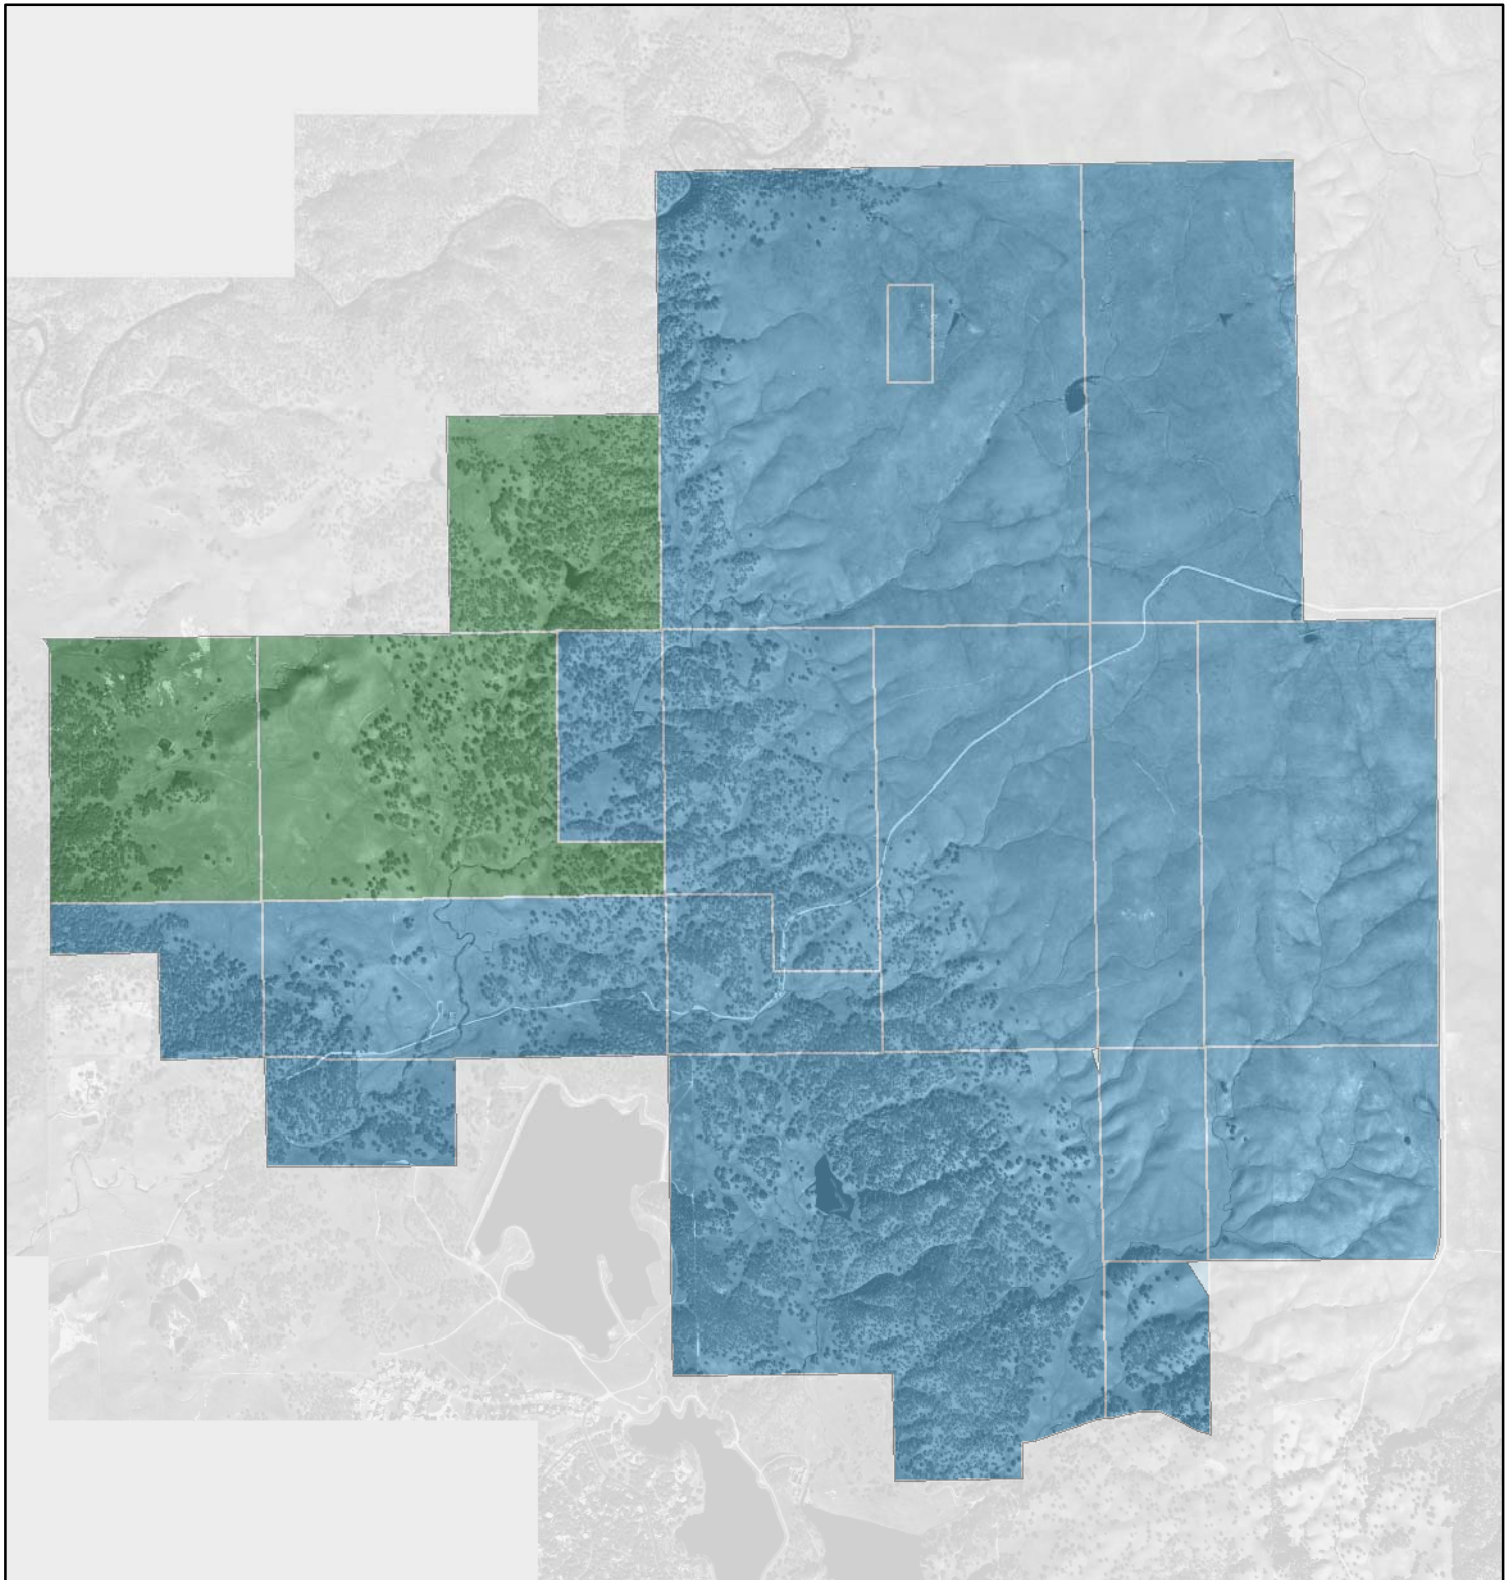

**Figure 2.1 Deer Creek Hills Management Plan: Preserve Ownership Map**

Listed Parcel Owner:

-  State of California Department of Parks and Recreation
-  Sacramento Valley Conservancy and County of Sacramento

Source:  
County of Sacramento

Copyright, 2006 The Dangermond Group